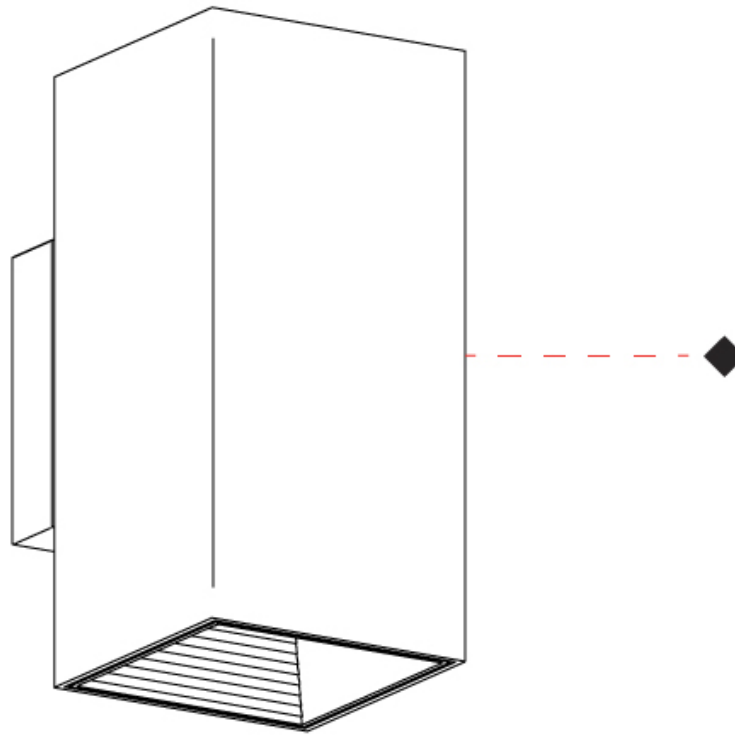

DAU SINGLE SURFACE

D93152R9-

PROJECT

TYPE

SPECIFIER

QUANTITY

DATE