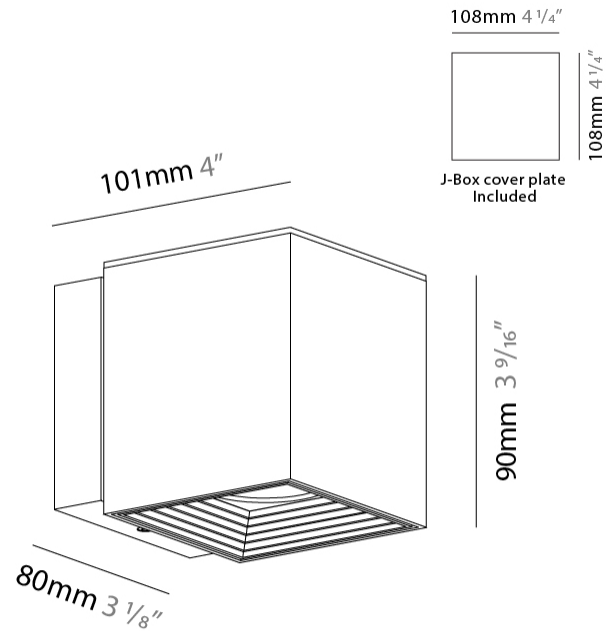

PROJECT	_____
TYPE	_____
SPECIFIER	_____
QUANTITY	_____
DATE	_____

DAU SINGLE SURFACE

D93189R9-

base number Finish
Options

1. To build a product code in our configurator select the specify button on the base model # product page
2. To build a manual product code on this datasheet choose from the options listed below in blue font and add the suffix to the base model #

GENERAL

Series: Dau
Subseries: Dau Single
Brand: Milan
Division: Design
Mounting Type: Surface
Mounting Location: Wall
Subcategory: Downlight

PHYSICAL

Shape: Cube
Length (mm): 80
Length (in): 3 1/8
Height (mm): 90
Depth (mm): 101
Height (in): 3 9/16
Depth (in): 4
Extension (mm): 114
Extension (in): 4 1/2
Light Distribution: Direct
[Fixture Finish: BAL / MWL / BSL](#)
Fixture Material: Extruded Aluminum

ELECTRICAL

Lamp Type: LED
Input Wattage (W): 10
Total Output Wattage (W): 9.3
Dimming: Tri-Mode (Non-Dimming and Phase Dimming (120Vac only) and 0-10V Dimming)
Driver Included: Yes
Driver Location: Integrated
Driver Type: Constant Current - 120Vac
Driver Class: Class 2
Input Voltage (V): 120 - 277
Constant Current (MA): 350
Upon Request: Not included - see components) Remote: 0-10Vdc dimming / Phase dimming @120Vac only / 277Vac

LED

Number of LEDs: 1
Color Temperature (°K): 3000
Max. Delivered Lumen (lm): 956
CRI: >90 CRI
Lamp Life (hrs): 50000

OPTICAL

RATINGS AND CERTIFICATIONS

Certified By: Certified for North American Standards
IP rating: IP44