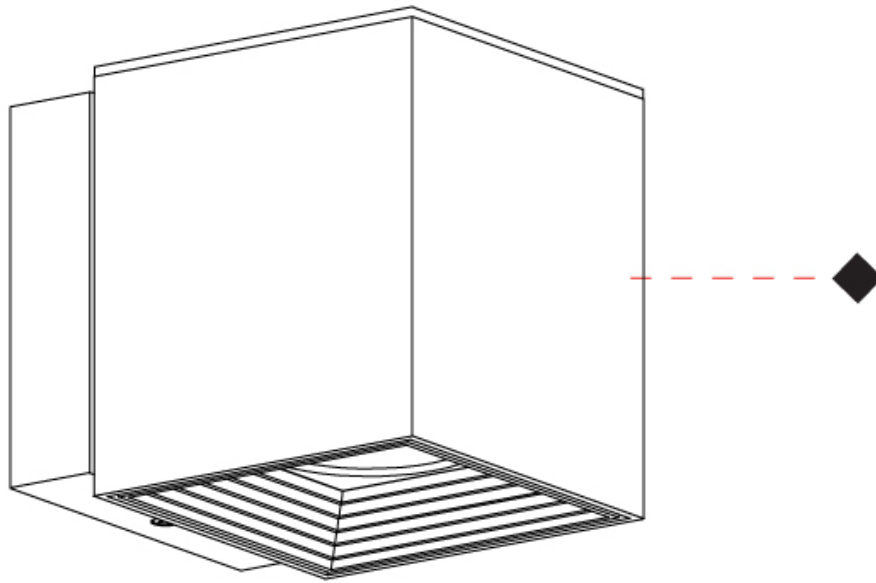

DAU SINGLE SURFACE

D93189R9-

PROJECT _____

TYPE _____

SPECIFIER _____

QUANTITY _____

DATE _____